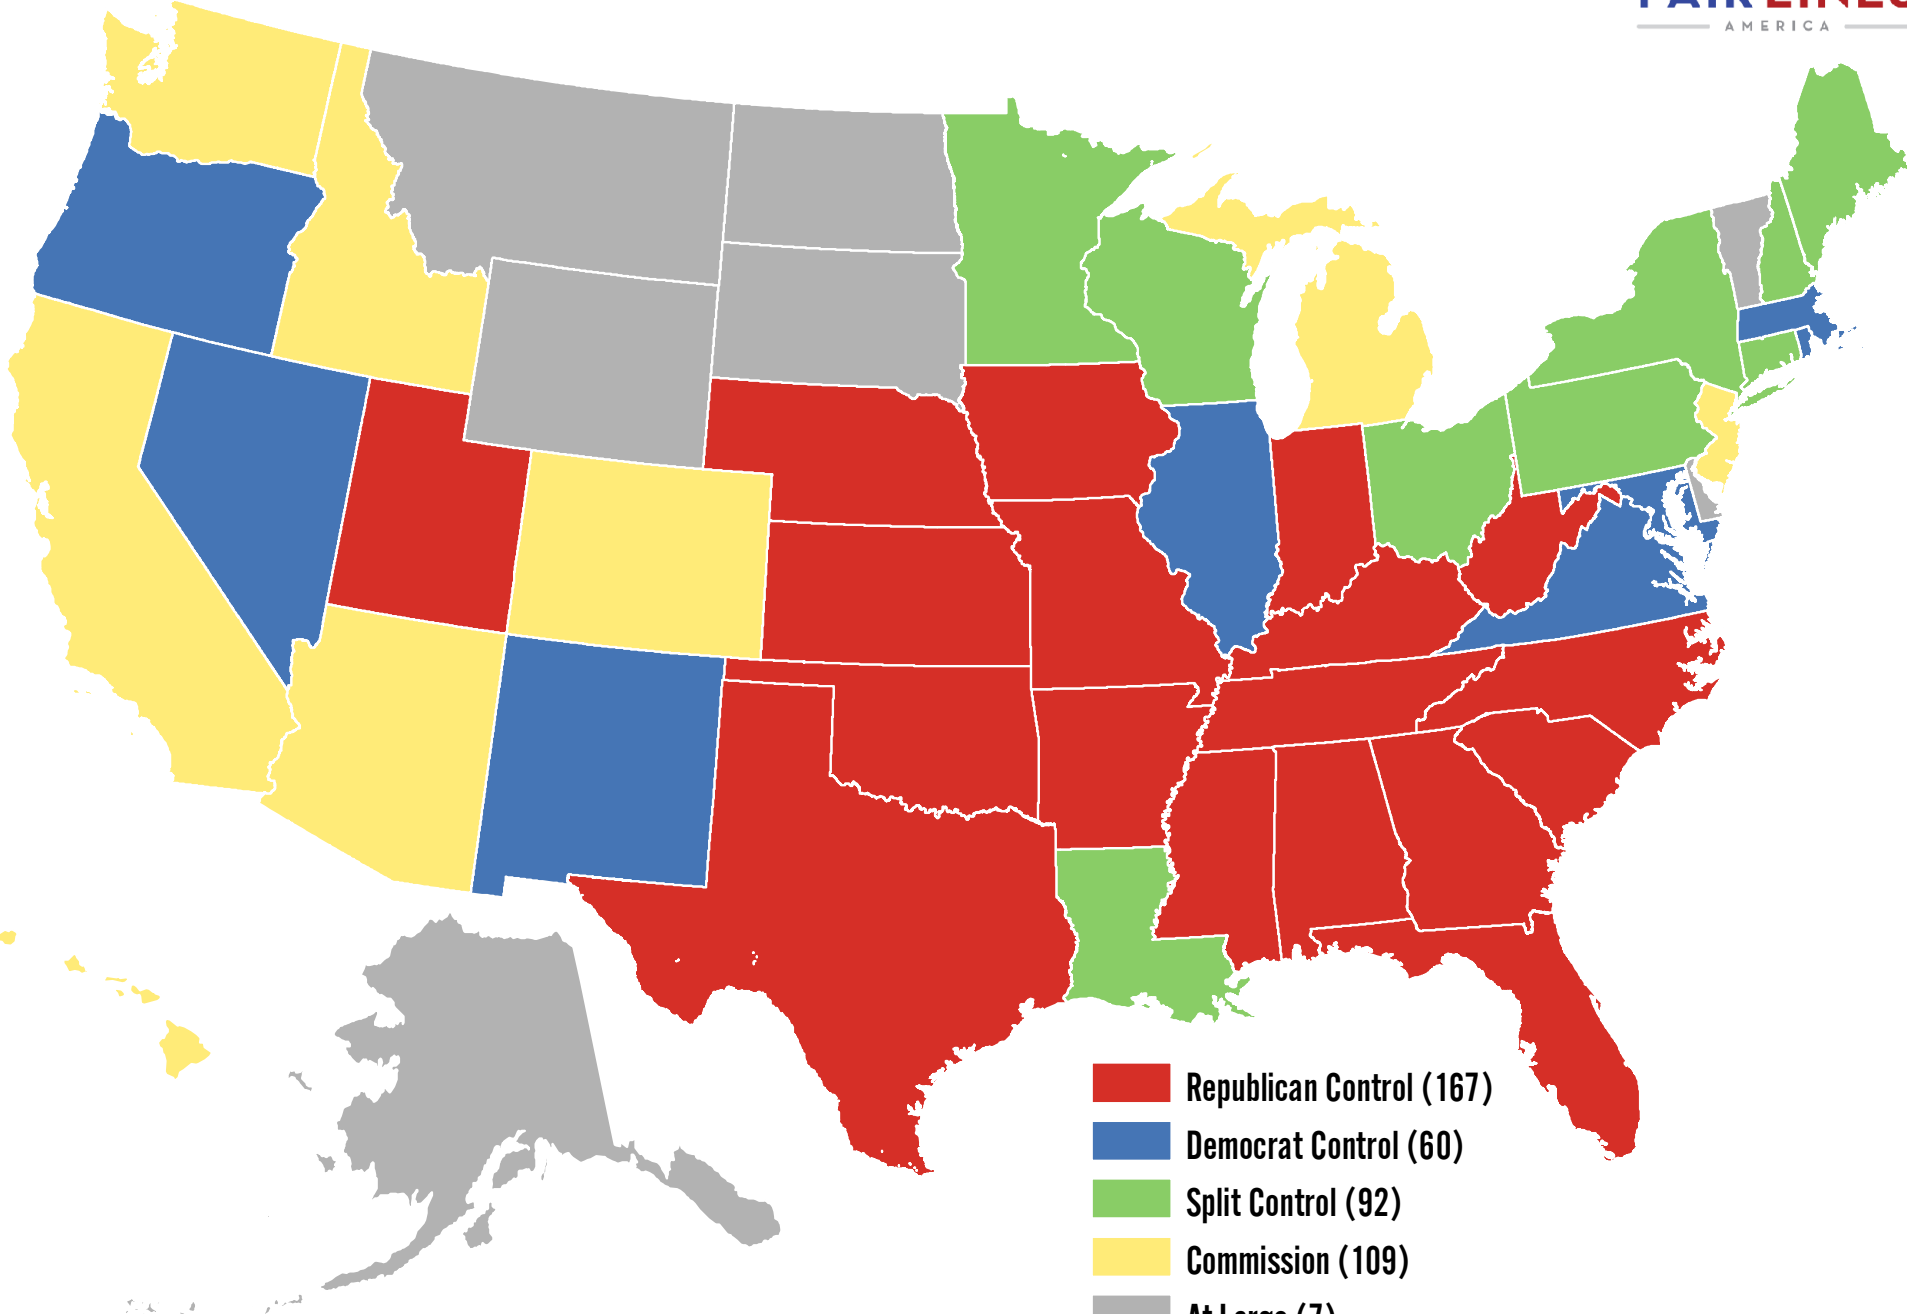

2021 Redistricting Control Congressional

- Republican Control (167)
- Democrat Control (60)
- Split Control (92)
- Commission (109)
- At-Large (7)