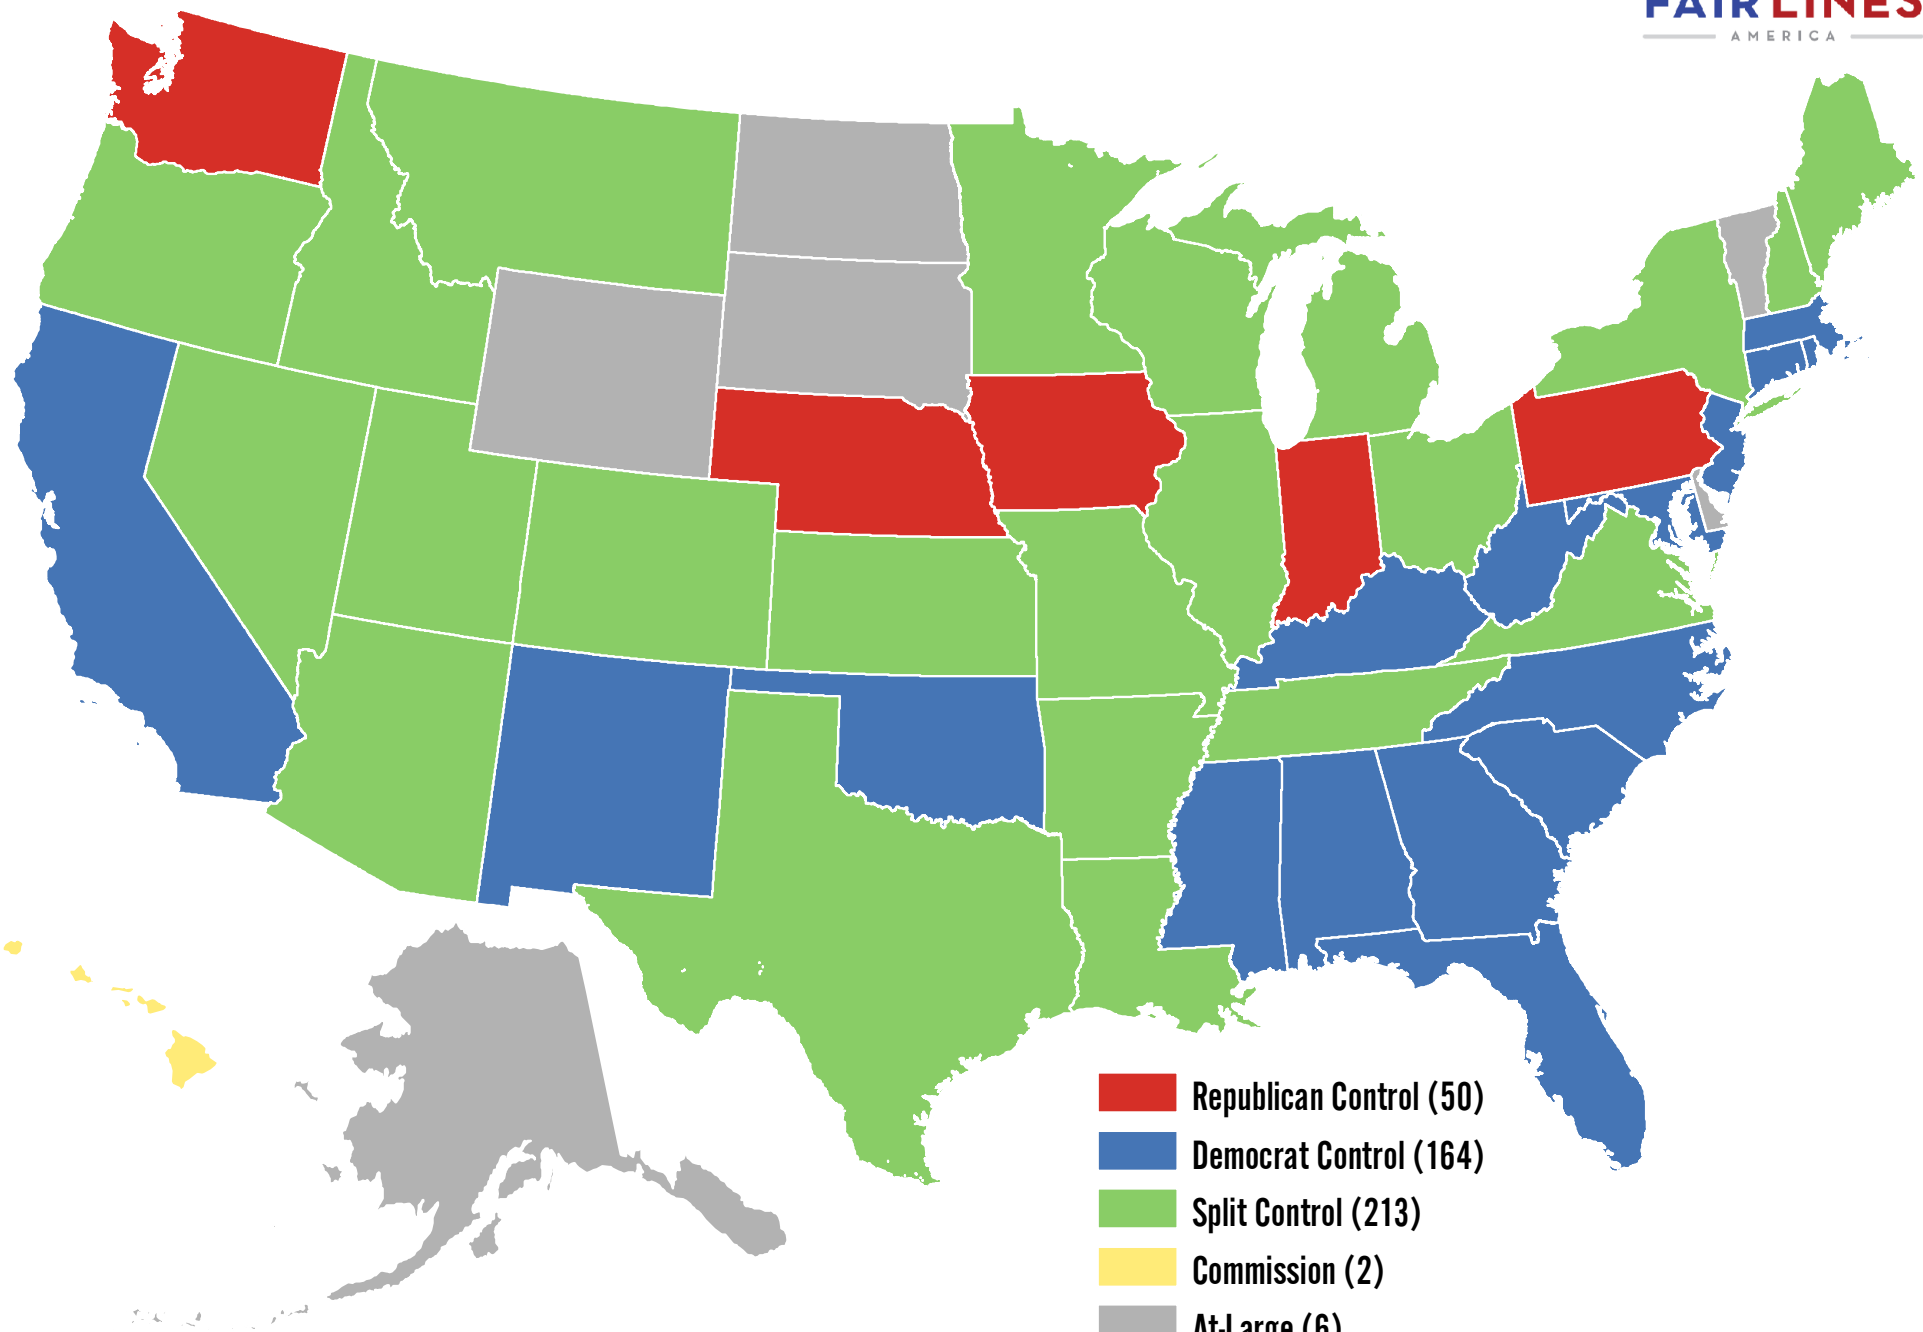

1981 Redistricting Control Congressional

- Republican Control (50)
- Democrat Control (164)
- Split Control (213)
- Commission (2)
- At-Large (6)